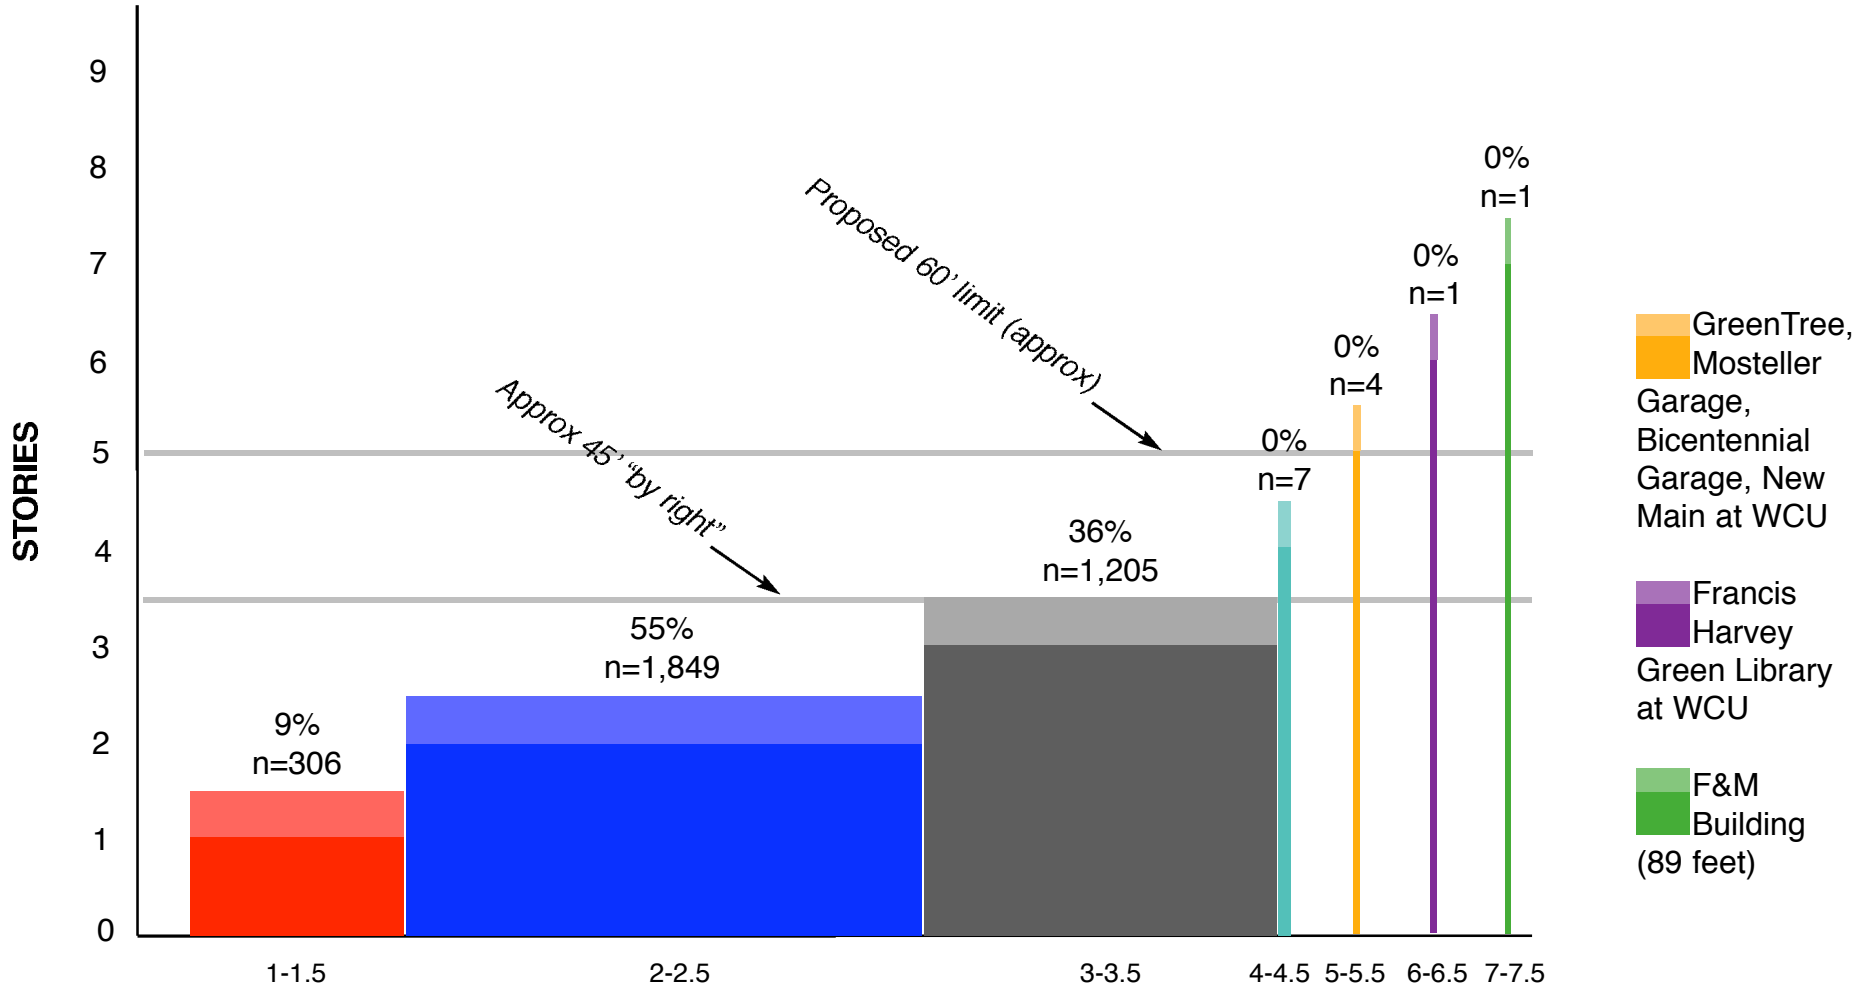

## Heights in West Chester's Historic District 2003

*Source: West Chester Historic Resource Inventory, CRCG, 2003*